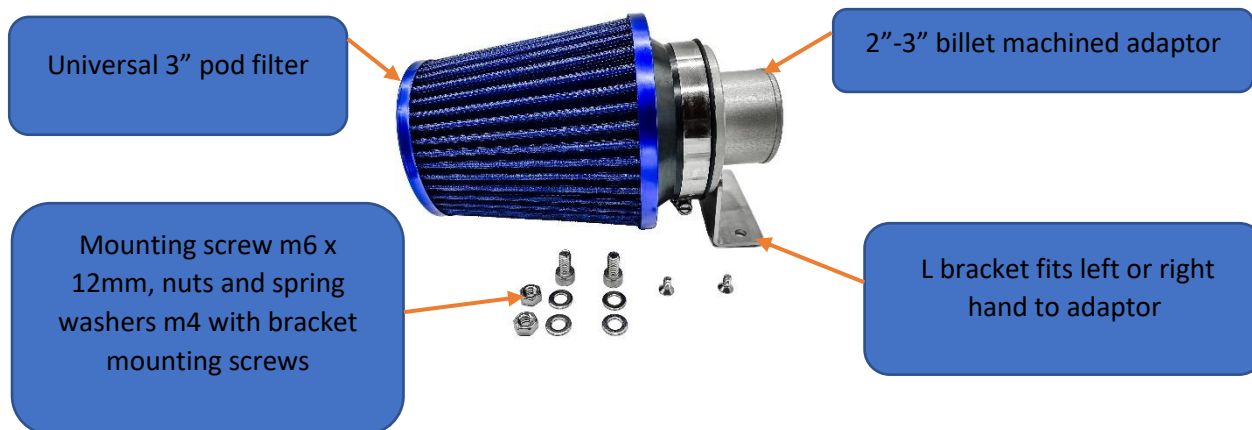

Turbo Spool Valve 2"-3" Remote pod filter kit Installation manual

Product can be used with both the 47 & 60 series spool valves - 2" inlet

Kit Contents

Sample installation - remote filter set-up on a Ford Territory