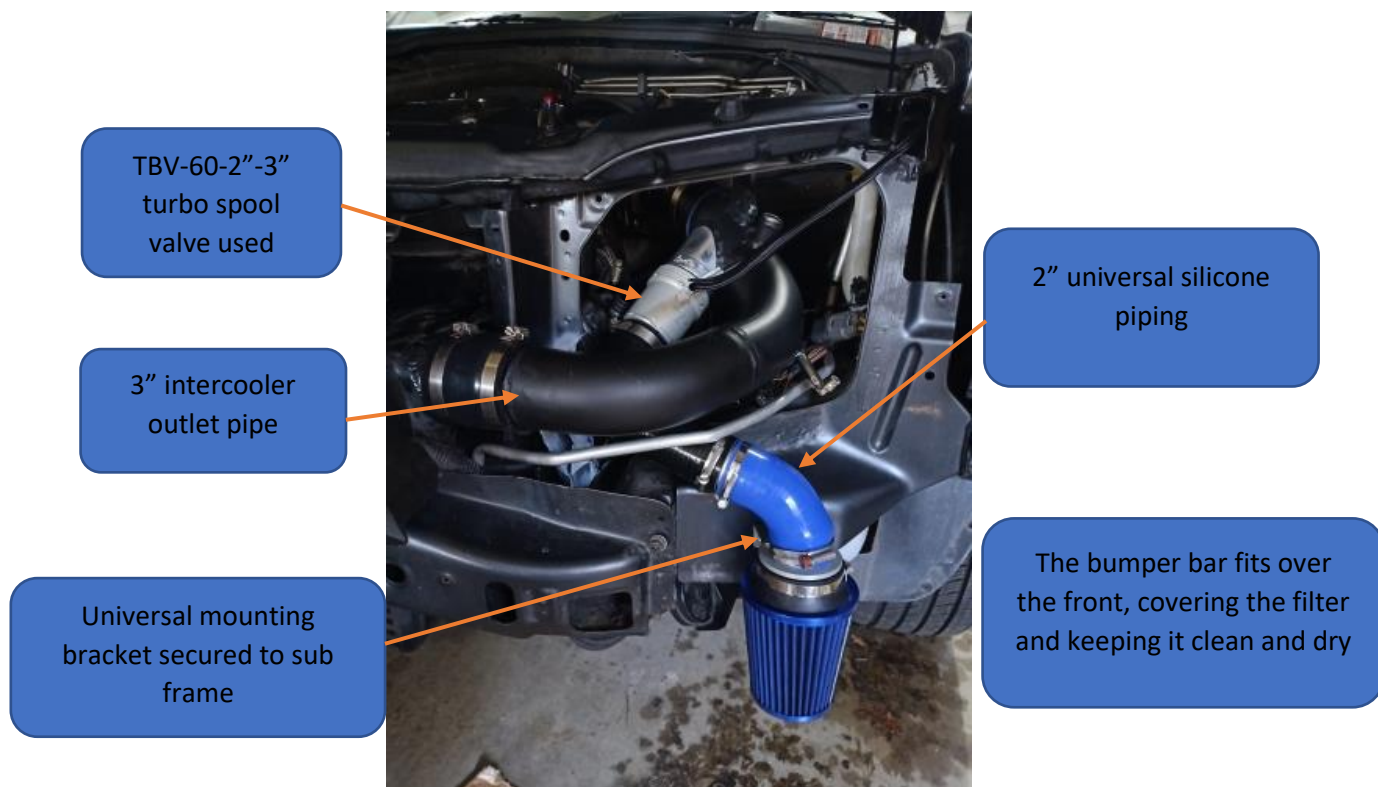

Turbo Spool Valve 2"-3" Remote pod filter kit Installation manual

Product can be used with both the 47 & 60 series spool valves - 2" inlet

Kit Contents

Sample installation - remote filter set-up on a Ford Territory